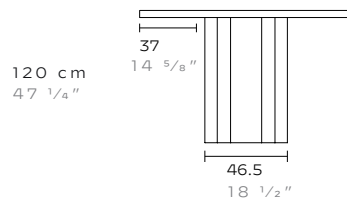

LEG LOCATION

WIDTH

	Light Oak		
	Walnut		
	Oak Warm Brown		
	Oak Dark Brown		
	Oak Black		

BRUT SLIM TABLE

MATERIAL / FINISH

Oak or American walnut,
finished with varnish or oil

SIZES [CM/IN]

L: 180 - 480 70 7/8" - 189"

W: 90 - 120 35 1/2" - 47 1/4"

H: 75 29 1/2"

CUSTOM OPTIONS

Fully customizable at request

--	--	--	--