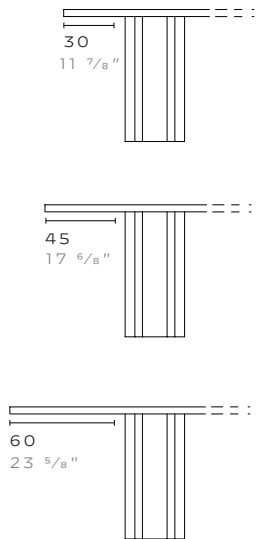

LEG LOCATION

WIDTH

	Light Oak	
	Walnut	
	Oak Warm Brown	
	Oak Dark Brown	
	Oak Black	

BRUT TABLE

MATERIAL / FINISH

Oak or American walnut, finished with varnish or oil

SIZES [CM/IN]

L: 180 - 480 70 7/8" - 189"

W: 90 - 120 35 1/2" - 47 1/4"

H: 75 29 1/2"

CUSTOM OPTIONS

Fully customizable at request