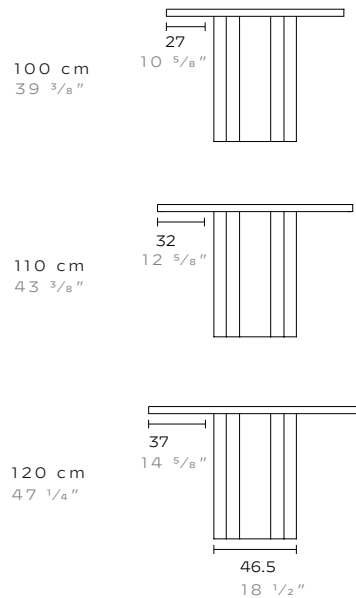

LEG LOCATION

WIDTH

	Light Oak	
	Walnut	
	Oak Warm Brown	
	Oak Dark Brown	
	Oak Black	

BRUT TABLE

MATERIAL / FINISH

Oak or American walnut, finished with varnish or oil

SIZES [CM/IN]

L: 180 - 480 70 7/8" - 189"

W: 90 - 120 35 1/2" - 47 1/4"

H: 75 29 1/2"

CUSTOM OPTIONS

Fully customizable at request