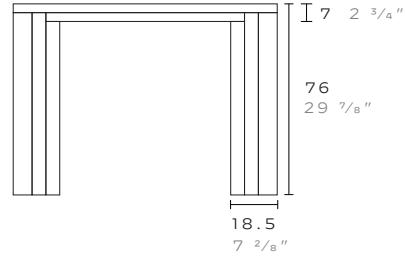

< 118 1/8"
< 300 cm

177 1/8"
450 cm

	Light Oak		
	Walnut		
	Oak Warm Brown		
	Oak Dark Brown		
	Oak Black		
CADENCE TABLE			
<p>MATERIAL / FINISH</p> <p>Oak or American walnut, finished with varnish or oil</p> <p>SIZES [CM/IN]</p> <p>L: 180 - 480 70 7/8" - 189"</p> <p>W: 90 - 120 35 1/2" - 47 1/4"</p> <p>H: 76 29 7/8"</p> <p>CUSTOM OPTIONS</p> <p>Fully customizable at request</p>			