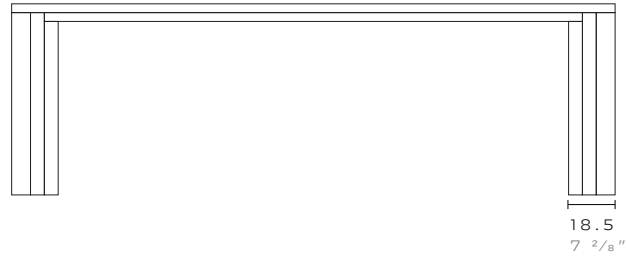

< 118 1/8"
< 300 cm

177 1/8"
450 cm

	Light Oak		
	Walnut		
	Oak Warm Brown		
	Oak Dark Brown		
	Oak Black		
CADENCE TABLE			
<p>MATERIAL / FINISH</p> <p>Oak or American walnut, finished with varnish or oil</p> <p>SIZES [CM/IN]</p> <p>L: 180 - 480 70 7/8" - 189"</p> <p>W: 90 - 120 35 1/2" - 47 1/4"</p> <p>H: 76 29 7/8"</p> <p>CUSTOM OPTIONS</p> <p>Fully customizable at request</p>			