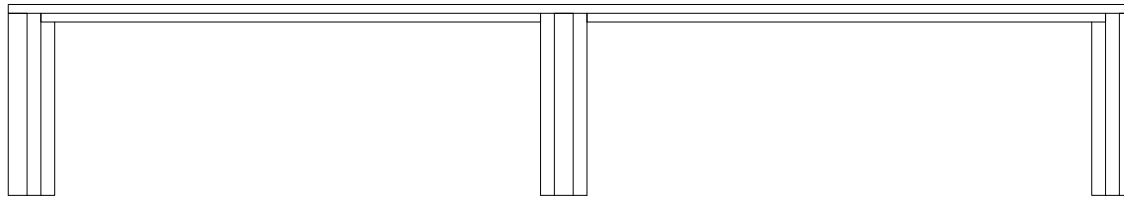

< 118 1/8"
< 300 cm

177 1/8"
450 cm

	Light Oak		
	Walnut		
	Oak Warm Brown		
	Oak Dark Brown		
	Oak Black		
CADENCE TABLE			
<p>MATERIAL / FINISH</p> <p>Oak or American walnut, finished with varnish or oil</p> <p>SIZES [CM/IN]</p> <p>L: 180 - 480 70 7/8" - 189"</p> <p>W: 90 - 120 35 1/2" - 47 1/4"</p> <p>H: 76 29 7/8"</p> <p>CUSTOM OPTIONS</p> <p>Fully customizable at request</p>			